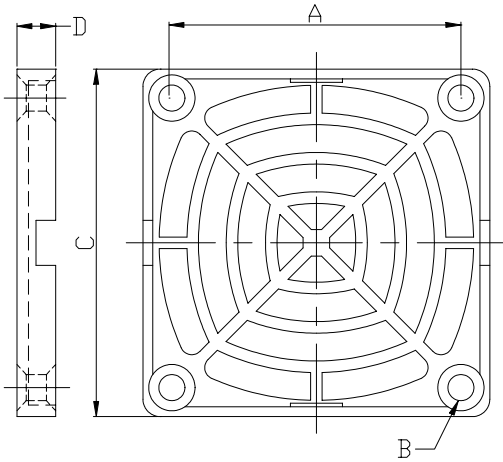

## Plastic Fan Guard

Material:ABS

MODEL	A	B	C	D
K-PG06J-4PA	50	4.5	60	6.7

Material:ABS

MODEL	A	B	C	D
K-PG08J-4PA	71.5	5.0	81	50

Material:ABS

MODEL	A	B	C	D
K-PG09J-4PA	82.5	4.9	92	6.4

Material:ABS

MODEL	A	B	C	D
K-PG12J-4PA	104.5	5.0	119.5	6.4