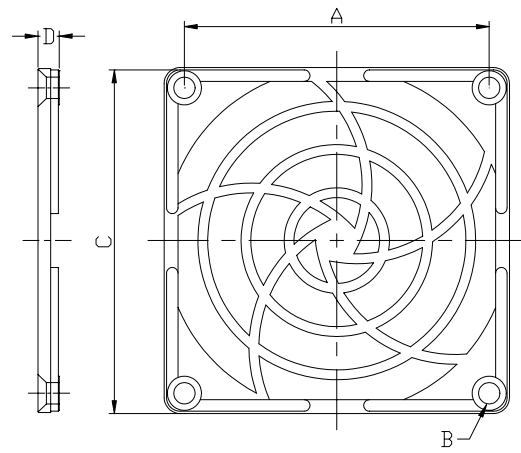

## Plastic Fan Guard

Material:ABS

MODEL	A	B	C	D
K-PG06J-4PA	50	4.5	60	6.7

Material:ABS

MODEL	A	B	C	D
K-PG08J-4PA	71.5	5.0	81	50

Material:ABS

MODEL	A	B	C	D
K-PG09J-4PA	82.5	4.9	92	6.4

Material:ABS

MODEL	A	B	C	D
K-PG12J-4PA	104.5	5.0	119.5	6.4