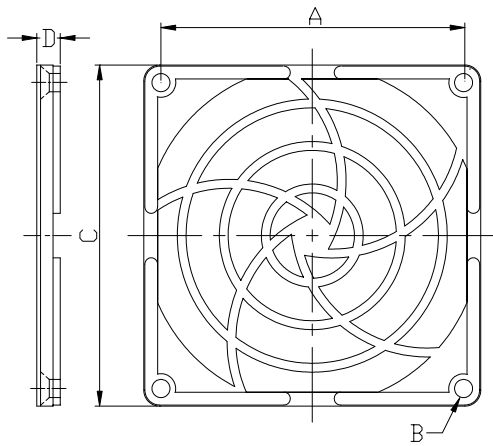

## Plastic Fan Guard

Material:ABS

MODEL	A	B	C	D
K-PG06J-4PA	50	4.5	60	6.7

Material:ABS

MODEL	A	B	C	D
K-PG08J-4PA	71.5	5.0	81	50

Material:ABS

MODEL	A	B	C	D
K-PG09J-4PA	82.5	4.9	92	6.4

Material:ABS

MODEL	A	B	C	D
K-PG12J-4PA	104.5	5.0	119.5	6.4