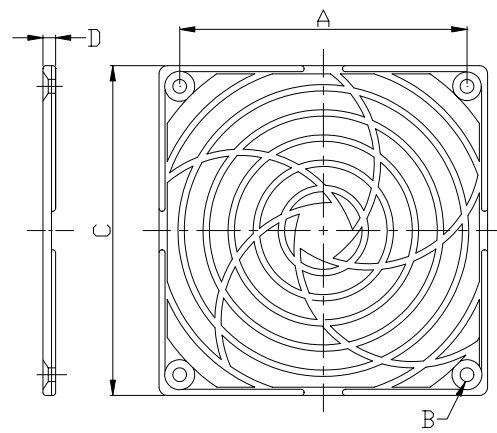

## Plastic Fan Guard

Material:ABS

MODEL	A	B	C	D
K-PG06J-4PA	50	4.5	60	6.7

Material:ABS

MODEL	A	B	C	D
K-PG08J-4PA	71.5	5.0	81	50

Material:ABS

MODEL	A	B	C	D
K-PG09J-4PA	82.5	4.9	92	6.4

Material:ABS

MODEL	A	B	C	D
K-PG12J-4PA	104.5	5.0	119.5	6.4