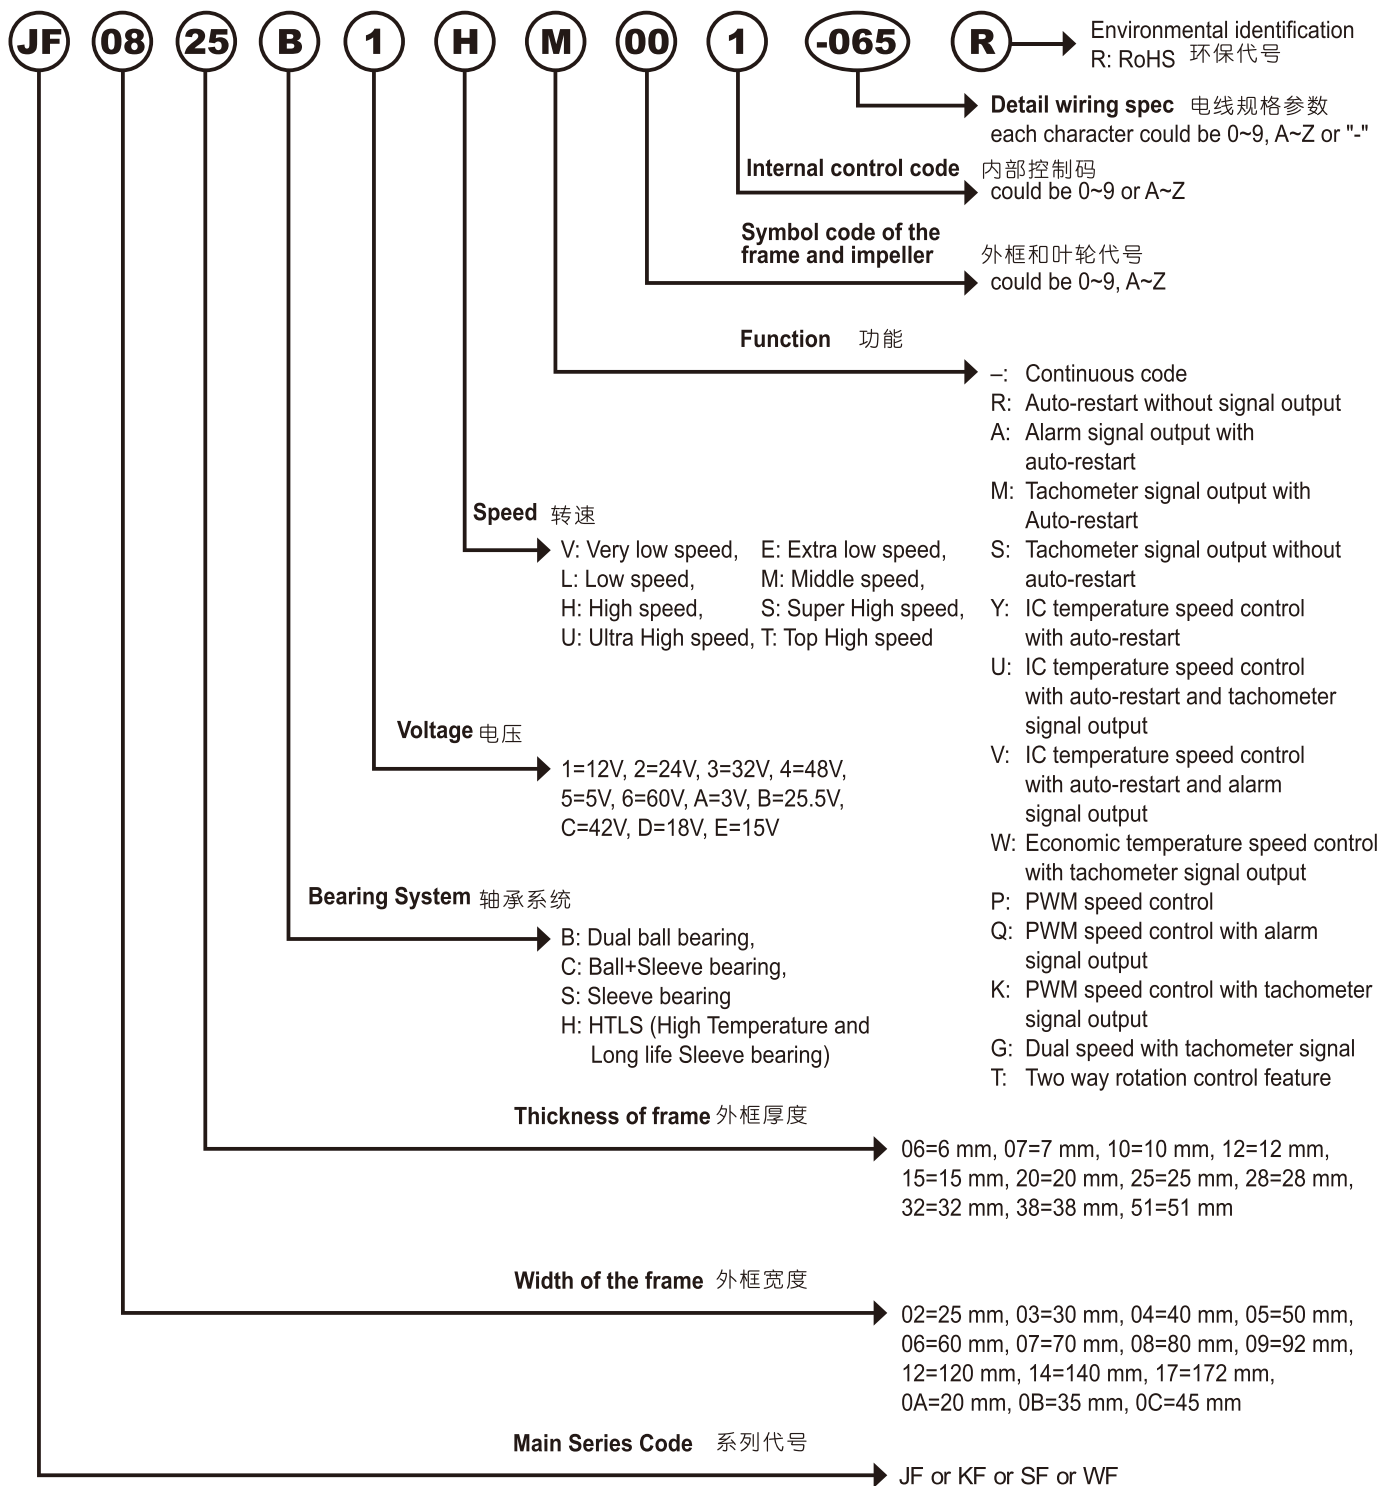

Part Number System of DC Axial Fan

Part Number System of AC Axial fan